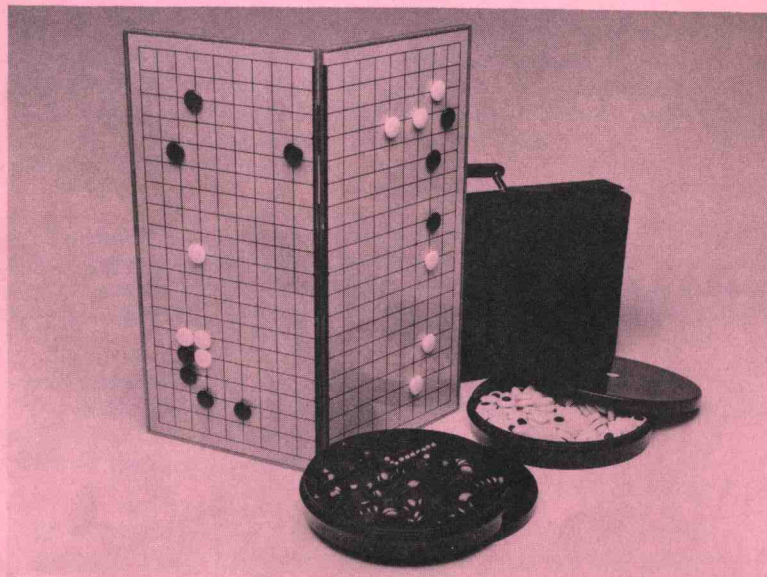

De-Luxe Magnetic Go Set

A portable go set that is small enough to carry but large enough to play on. The board is sturdy and when open measures 32x30cms. The plastic stones have a smooth finish and the magnets are securely set in the backs.

Ideal for use in a train, plane, boat or car - or for studying in bed. The whole packs into a black carrying case 17x34cms. Weight: 1½ kilos approx.

Price: £15.40 PLUS
Postage 70p

The Go Centre stocks a complete range of the best quality go equipment and books, including Japanese language titles. Please write for a free price list.