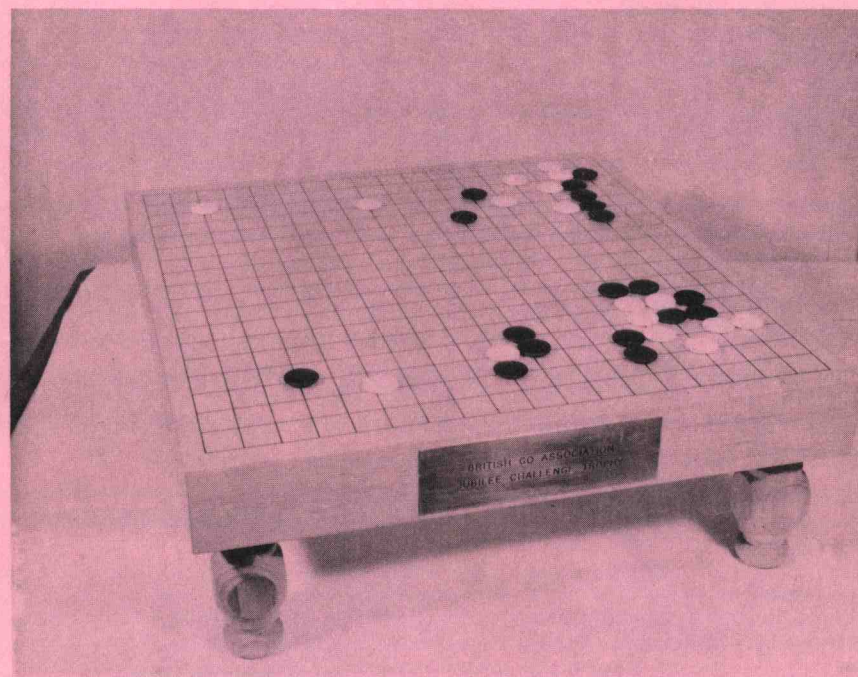

JUBILEE CHALLENGE TROPHY

(Gostelow No. 2 Go Ban)

Details of the Tournament on Page 12