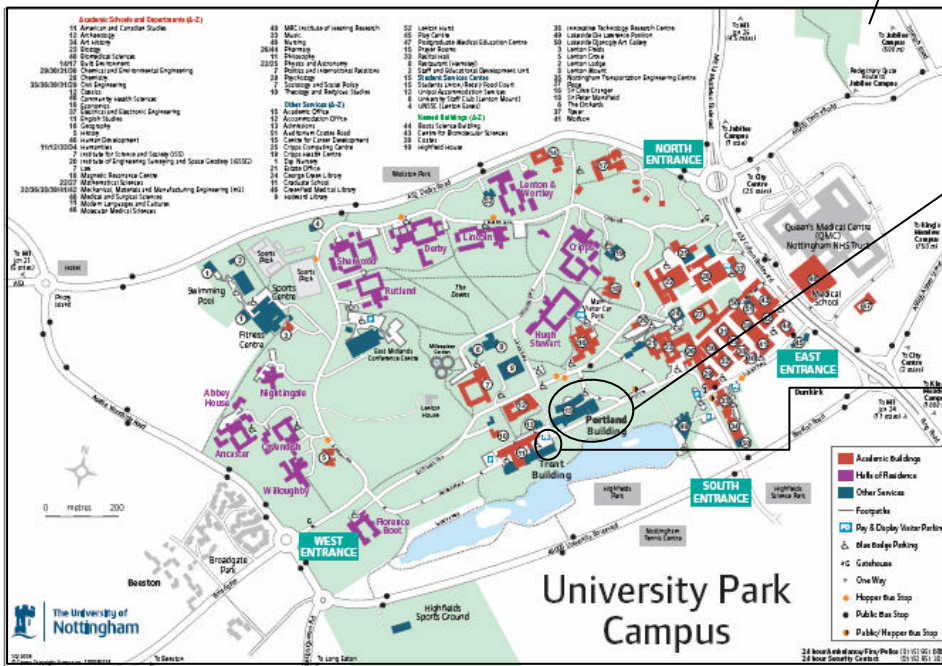

## Maps of Nottingham & Nottingham University:

**Portland Building:**  
Tournament hosted in C11 & Atrium

**Parking for Tournament:**  
Between Trent & Portland

**Note: Access to the campus can be gained from any of the entrances (North, South, East, West). Although, the easiest way to get to Portland parking is through the south entrance.**